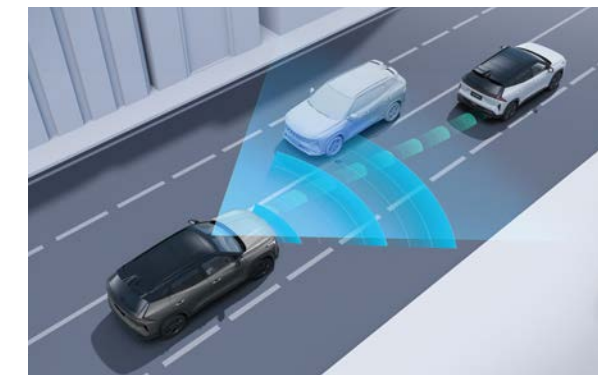

### ■ FCW – FORWARD COLLISION WARNING

Traffic can be unpredictable, but Cityray keeps you one step ahead. FCW constantly monitors the road ahead, warning you of potential collisions so you can react in time.

### ■ AEB-P – AUTONOMOUS EMERGENCY BRAKING PEDESTRIAN

Designed for unpredictable city environments, AEB-P detects pedestrians and vehicles ahead, applying the brakes automatically to prevent collisions, because urban driving should be as effortless as it is safe.

### ■ EBA – ELECTRONIC BRAKE ASSIST

In moments when sudden braking is required, EBA enhances stopping power to shorten braking distances, ensuring maximum safety in busy urban settings.

### ■ ELKA – EMERGENCY LANE KEEP ASSIST

From narrow streets to fast-moving highways, ELKA actively keeps you centered in your lane, preventing unintentional drifting and ensuring a confident, controlled drive.