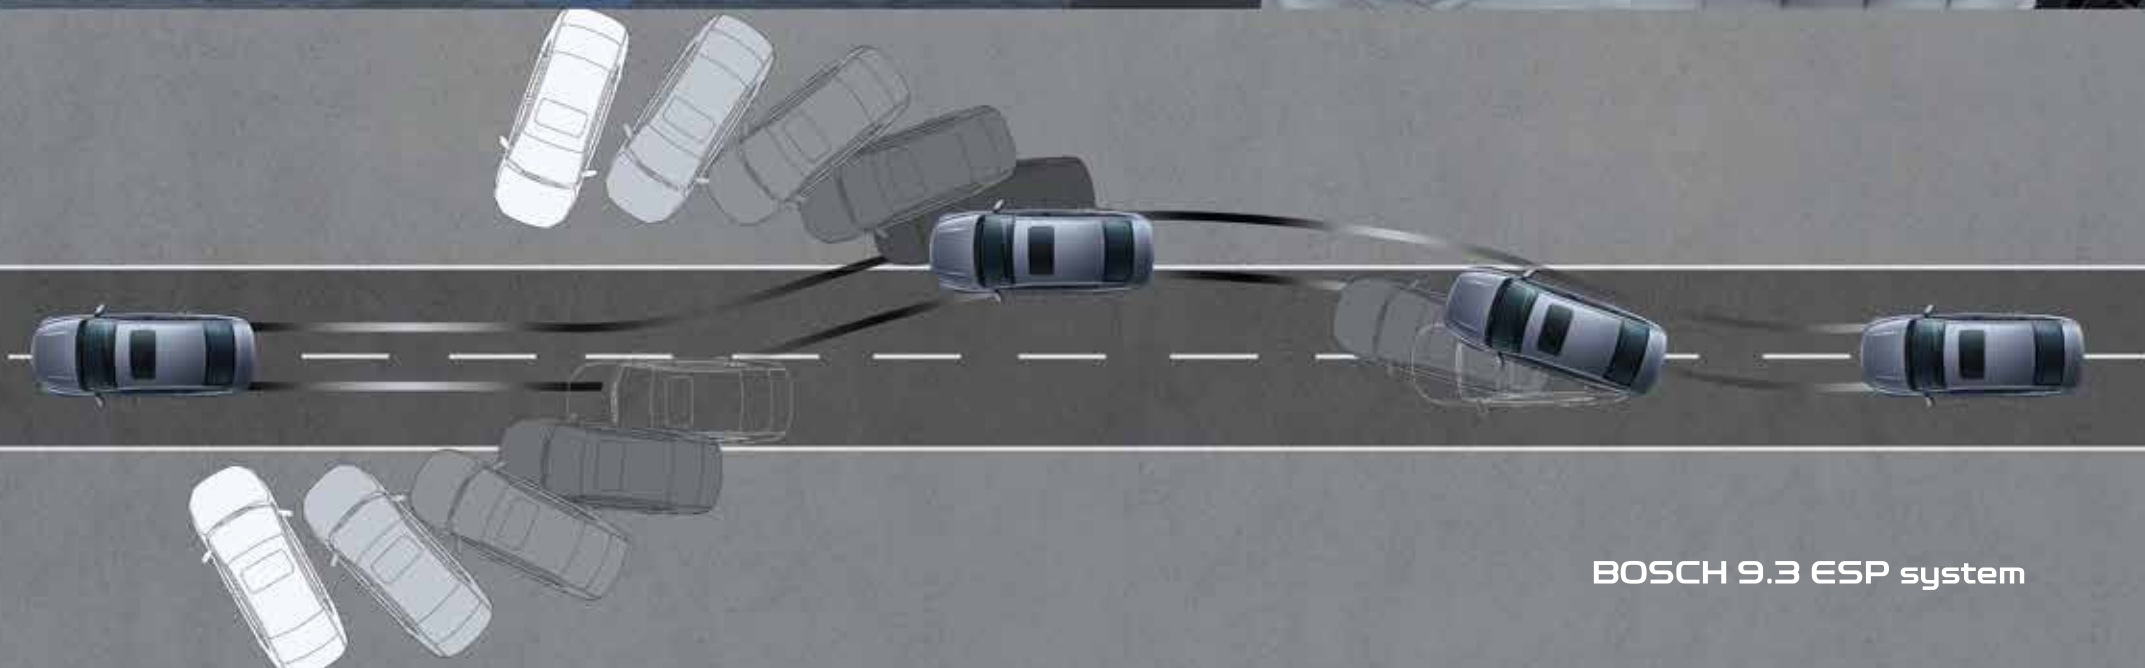

[Redacted]

Opel

**Luxurious suede zero pressure seat
6-way electric adjustment
85% soft material coverage rate**

12.3" HD digital instruments

8" Central media screen

A close-up, low-angle shot of a car's sunroof. The sunroof is partially open, revealing a bright blue sky with some light clouds. The sun is shining from the right side, creating a strong lens flare effect that illuminates the interior of the car. The sunroof's frame and the surrounding headliner are visible.

Nearly 1.5m
transverse space

Cruise control system

Rear view camera

Electronic parking brake + Autohold

Hill start assist

Advanced BMA platform

6 SRS Airbags

BOSCH 9.3 ESP system